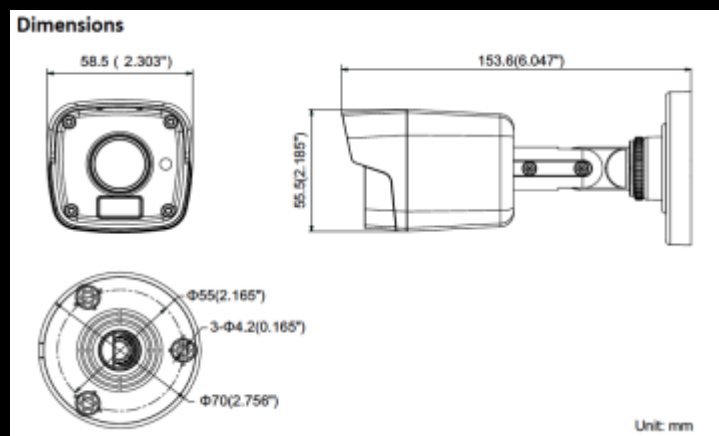

## WB81 / WB81W TURBO HD 1080P IR BULLET CAMERA

2 Megapixel high-performance CMOS  
Analog HD output, up to 1080P resolution

- True Day/Night
- OSD menu, DNR, Smart IR
- True WDR, up to 120dB
- EXIR technology, up to 20m IR distance
- IP66 weatherproof
- Up the Coax(HIKVISION-C)

## Camera

Image Sensor:	2MP CMOS Image Sensor
Signal System:	PAL/NTSC
Effective Pixels:	1920(H)*1080(V)
Min. Illumination:	0.01 Lux @ (F1.2, AGC ON), 0 Lux with IR
Shutter Time:	1/25(1/30) s to 1/50,000 s
Lens:	2.8mm Angle of View: 103°(2.8mm)
Adjustment Range:	Pan: 0 - 360°, Tilt: 0 - 90°, Rotation: 0 - 360°
Day& Night:	IR cut filter with auto switch
Video Frame Rate:	1080p@25fps/1080p@30fps
Synchronization:	Internal Synchronization
S/N Ratio:	More than 62 dB

## General

Operating Conditions:	Humidity 90% or less (non-condensing) - 40 °C - 60 °C (-40 °F - 140 °F)
Power Supply:	12 V DC±10%
Power Consumption:	Max. 5W
Weather Proof:	IP66
IR Range:	Up to 20m
Dimension:	58.5mm×55.5mm×153.6mm (2.30"×2.19"×6.05")
Weight:	370g (0.82lb)